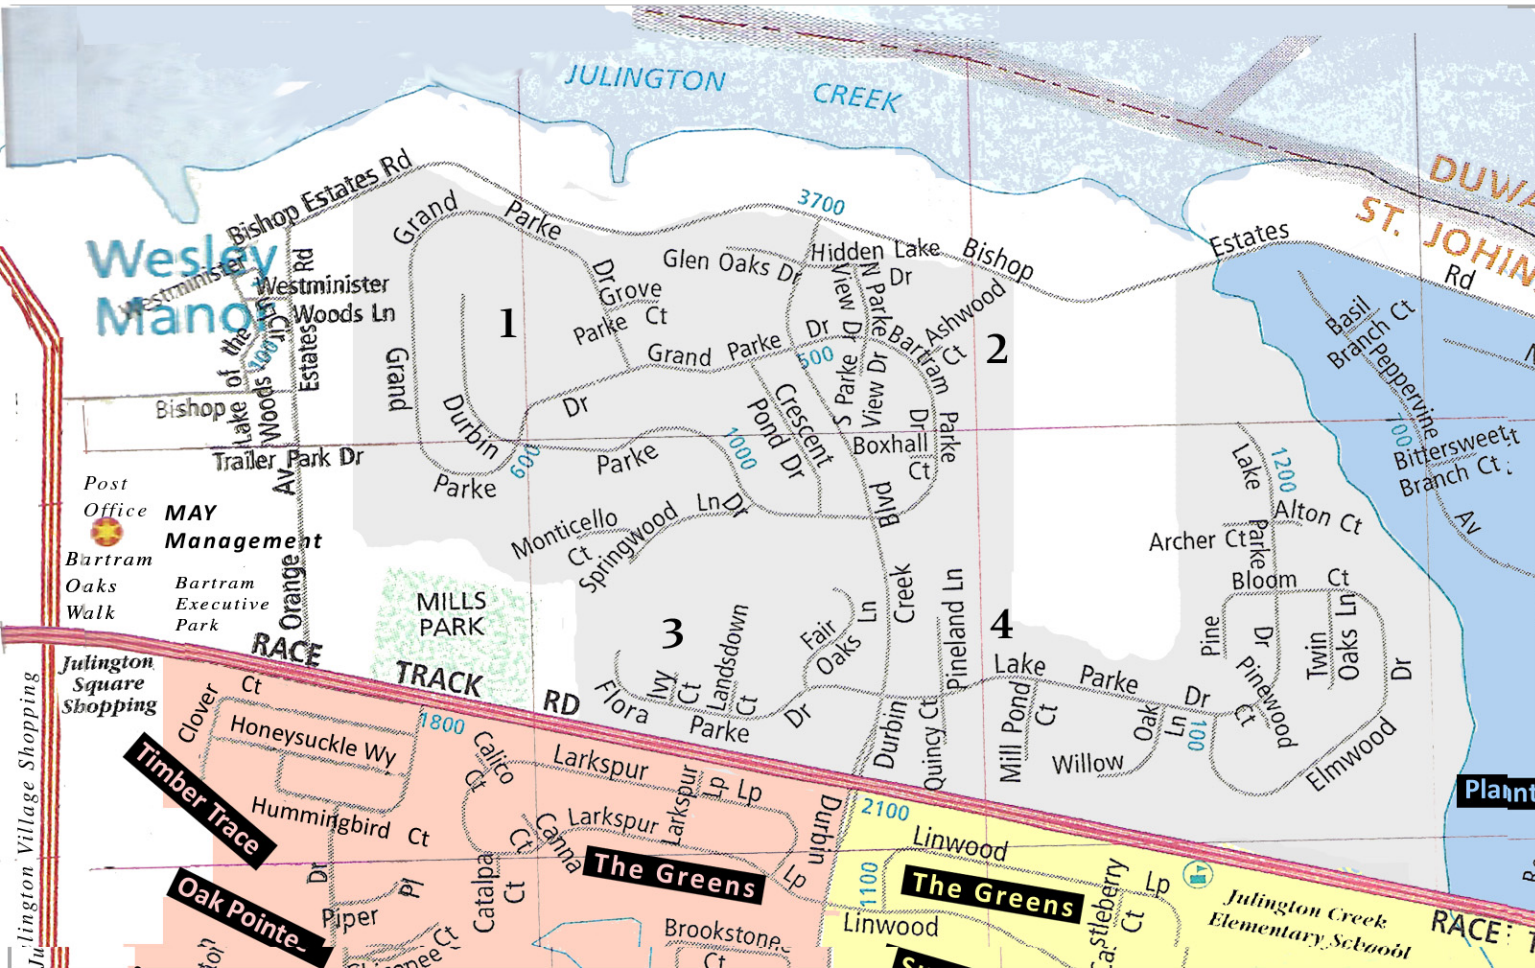

Julington Creek Plantation

Neighborhood Area Map*

North West Area

Neighborhood Locator	
Number	Name
North West Area	
1	Durbin Parke
2	Bartram Parke
3	Flora Parke
4	Lake Parke

*This map is provided for general geographic reference only. Please consult official GIS and tax sources for the most accurate information.

For best results this map should be printed in a landscape orientation.